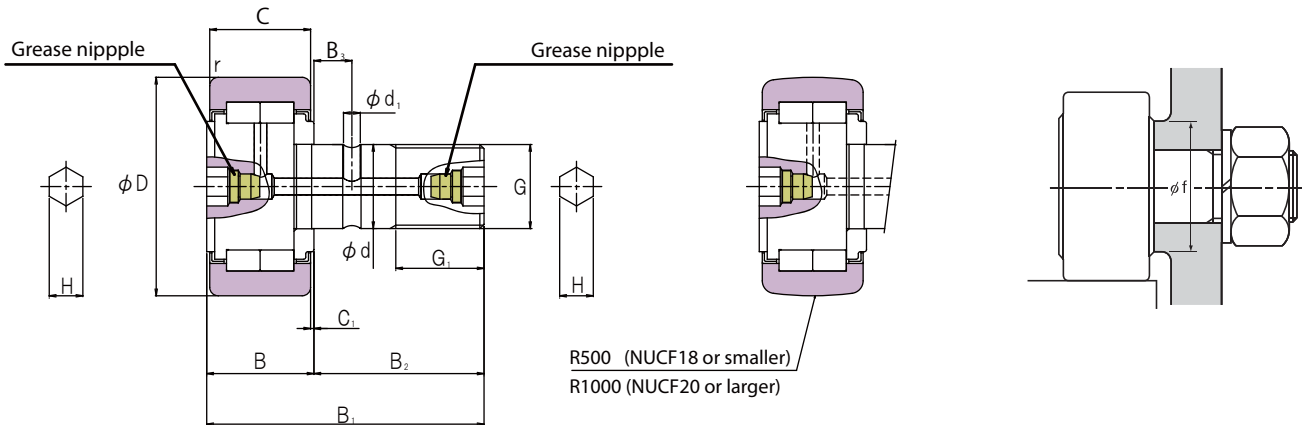

● Easy Attachment and Maintenance

A hex wrench can be used to fix either the head end of the stand or the thread end, and greasing is possible from either end. The unit can be installed and maintained without concern for installation space, thereby boosting operating efficiency.

In Case of Interference at the Stud Head Side

In Case of Interference at the Stud Thread Side

Model Number Coding Example

NUCF16 R - AB

AB : Grease nipple attached at both the stud head and thread ends

No symbol : Cylindrical outer ring

R : Spherical outer ring

Model number

Dimensional Drawing, Dimensional Table

Stud diameter	Model No.	Main dimensions											Basic load rating		Maximum permissible load	Track load capacity		Rotational speed limit					
		Outer diameter	Outer ring width	Threaded	G ₁	B	Overall length	B ₂	B ₃	C ₁	d ₁	H	r _{min}	f (Min.)		C	C ₀		F ₀	Cylindrical outer ring	Spherical outer ring		
d		D	C	G	G ₁	B	B ₁	B ₂	B ₃	C ₁	d ₁	H	r _{min}	f (Min.)	C	C ₀	F ₀	kN	kN	kN	kN	kN	min ⁻¹
16	NUCF16-AB	35	18	M16 × 1.5	17	19.5	52	32.5	7.8	0.8	3	6	0.6	20	23.4	27.2	11.5	11.2	3.14	5200			
18	NUCF18-AB	40	20	M18 × 1.5	19	21.5	58	36.5	8	0.8	3	6	1	22	25.2	30.9	21.2	14.4	3.72	4700			
20	NUCF20-AB	52	24	M20 × 1.5	21	25.5	66	40.5	9	0.8	4	8	1	31	43	58.1	27.1	23.2	8.23	3300			
20	NUCF20-1-AB	47	24	M20 × 1.5	21	25.5	66	40.5	9	0.8	4	8	1	27	38.9	48.9	24.8	21	7.15	3800			
24	NUCF24-AB	62	28	M24 × 1.5	25	30.5	80	49.5	11	1.3	4	8	1	38	57.6	74.3	34.3	32.9	10.5	2800			
24	NUCF24-1-AB	72	28	M24 × 1.5	25	30.5	80	49.5	11	1.3	4	8	1.1	44	63.3	87.5	49.5	38.2	12.9	2300			
30	NUCF30-AB	80	35	M30 × 1.5	32	37	100	63	15	1	4	8	1.1	47	94.8	135	73.7	52.6	14.9	2100			
30	NUCF30-2-AB	90	35	M30 × 1.5	32	37	100	63	15	1	4	8	1.1	47	94.8	135	73.7	59.3	17.3	2100			