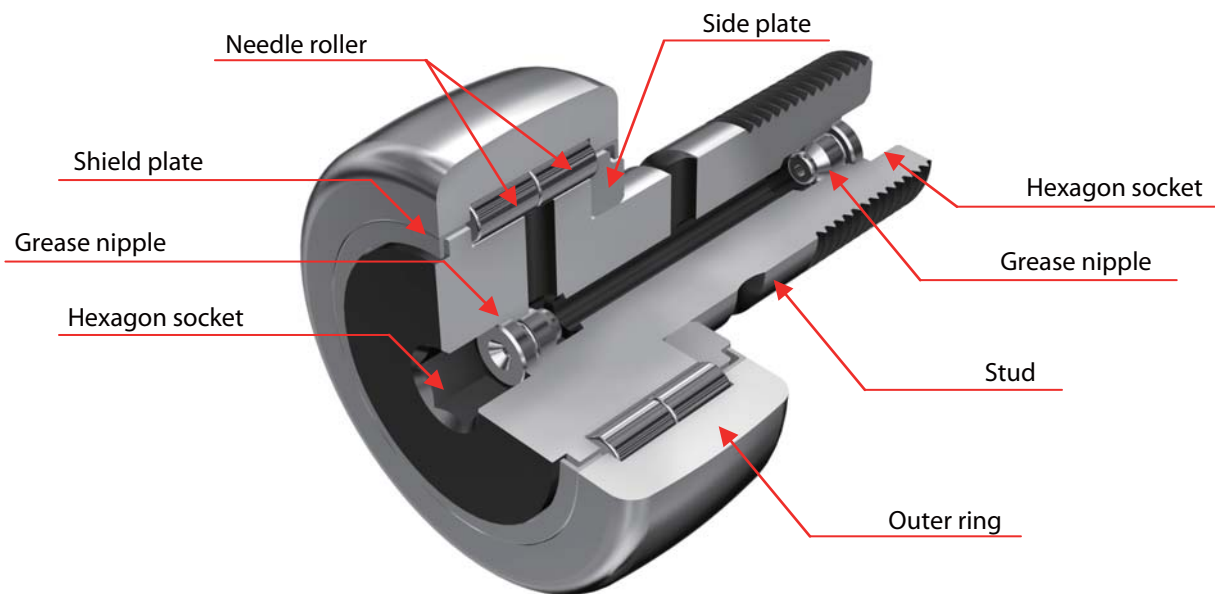

Double-Row Cylindrical Roller Type Cam Follower

NUCF-AB

Double-row cylindrical roller type has been added to the lineup
It features a grease nipple pre-attached to a hexagon socket at both ends of a stud

Structure of Double-row Cylindrical Roller Type Cam Follower Model NUCF-AB

● Features

This product employs the double-row cylindrical roller type generally used in Europe.

Two rows of cylindrical rollers built into the model NUCF-AB Cam Follower enable it to receive a high radial load.

Since a grease nipple is pre-attached to a hexagon socket at both ends of the stud, there is no need to mount a nipple or plug; the product can be used out of the box.

Note) Model NUCF-AB corresponds to model numbers 16 to 30-2.

● Easy Attachment and Maintenance

A hex wrench can be used to fix either the head end of the stand or the thread end, and greasing is possible from either end. The unit can be installed and maintained without concern for installation space, thereby boosting operating efficiency.