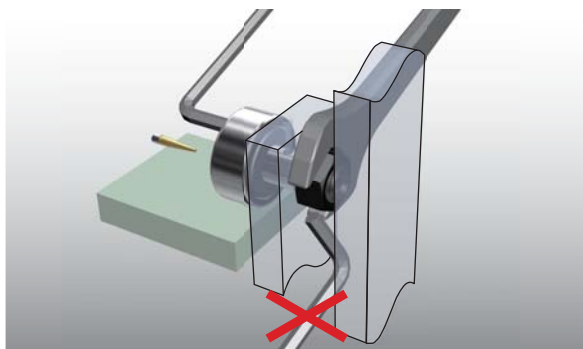

Structure of Double-row Cylindrical Roller Type Cam Follower Model NUCF-AB

● Features

This product employs the double-row cylindrical roller type generally used in Europe.

Two rows of cylindrical rollers built into the model NUCF-AB Cam Follower enable it to receive a high radial load.

Since a grease nipple is pre-attached to a hexagon socket at both ends of the stud, there is no need to mount a nipple or plug; the product can be used out of the box.

Note) Model NUCF-AB corresponds to model numbers 16 to 30-2.

● Easy Attachment and Maintenance

A hex wrench can be used to fix either the head end of the stand or the thread end, and greasing is possible from either end. The unit can be installed and maintained without concern for installation space, thereby boosting operating efficiency.

In Case of Interference at the Stud Head Side

In Case of Interference at the Stud Thread Side

Model Number Coding Example

NUCF16 R - AB

AB : Grease nipple attached at both the stud head and thread ends

No symbol : Cylindrical outer ring