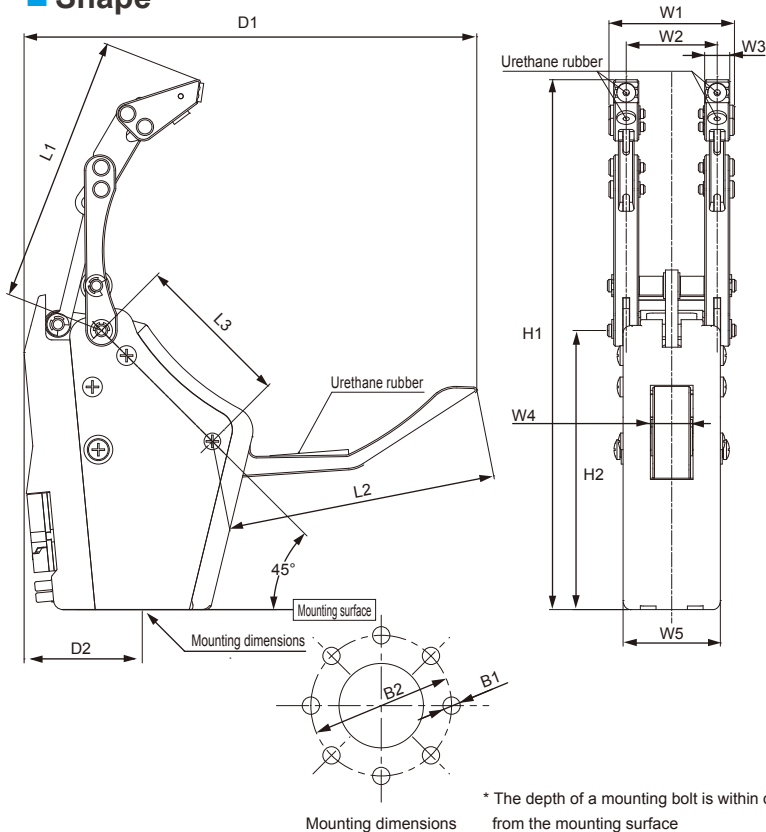

Large Type **TRX-L**

Compact Type **TRX-S**

Features 1 Human hand shaped three finger linkage system

Human hand design allows one to grasp objects of various size and shape. The shape looks like a human hand, so you can intuitively understand how it grasps the object.

Model No.	TRX-S	TRX-L
Maximum gripping diameter [mm]	100	150
Maximum pinching force [N]	10	40
Maximum gripping force [N] *	40	150
Weight [g]	320	1200
Power supply voltage [V]	24	

■ Example of gripping / pinching Operation

* The gripping force may decrease depending on object size.

Basic Configuration

* See SEED + Picrel catalog for SEED Editor, model configuration of options, and other connectivity examples.
 * A number within () indicates an option required for TRX-L.

Shape

Dimensions [mm]	TRX-S	TRX-L
W1	40	66
W2	29	47
W3	8	16
W4	12	18
W5	31	50
D1	145	226
D2	38	60.5
H1	169	244
H2	89	122.5
L1	86	129
L2	86	129
L3	50	75
B1	8-M3	8-M4
B2	20	30
B3	3	4

- Read the manual carefully, understand the contents well, and strictly observe the safety precautions and installation/operation environment.
- When storing the unit, enclose it in a package designated by THK and store it in a horizontal orientation in a place with power off and without condensation while avoiding high temperature, low temperature and high humidity.
- "SEED" and "TRX" are registered trademarks of THK CO., LTD.
- The actual products may differ from the pictures and photographs in this catalog.
- Outward appearances and specifications are subject to change without notification for the purpose of improvement.
- Although great care has been taken in the production of this catalog, THK will not take any responsibility for damage resulting from typographical errors or omissions.
- In exporting our products and technology, or selling them for the purpose of export, THK has a basic policy of observing laws relating to foreign exchange, trade and other laws. For export of THK products as single items, please contact THK in advance.