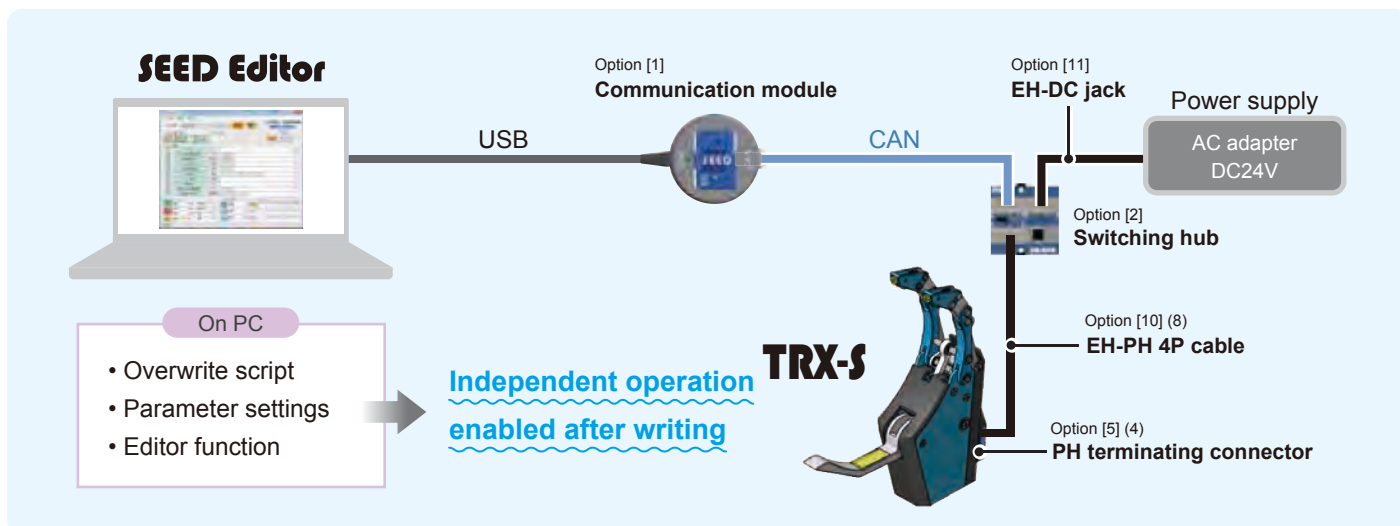

Model No.	TRX-S	TRX-L
Maximum gripping diameter [mm]	100	150
Maximum pinching force [N]	10	40
Maximum gripping force [N] *	40	150
Weight [g]	320	1200
Power supply voltage [V]	24	

■ Example of gripping / pinching Operation

* The gripping force may decrease depending on object size.

Basic Configuration

* See SEED + Picrel catalog for SEED Editor, model configuration of options, and other connectivity examples.
 * A number within () indicates an option required for TRX-L.