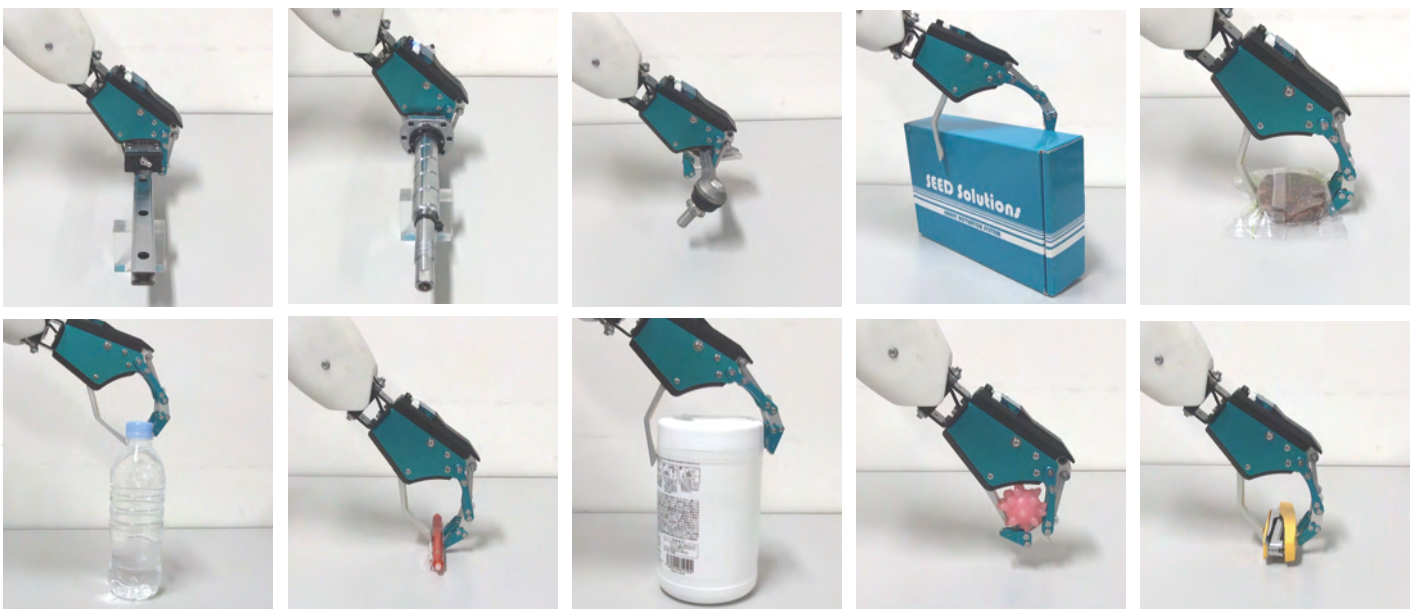

Large Type **TRX-L**

Compact Type **TRX-S**

Features 1 Human hand shaped three finger linkage system

Human hand design allows one to grasp objects of various size and shape. The shape looks like a human hand, so you can intuitively understand how it grasps the object.

Features 2 All-in-one

It contributes to space saving by integrating fingers, actuator, and the driver controller.

Features 3 Lightweight

A compact type TRX-S achieves weight of 320g. Making a robot hand lighter allows a heavier object to be transferred when used on a robot arm.

Model No.	TRX-S	TRX-L
Maximum gripping diameter [mm]	100	150
Maximum pinching force [N]	10	40
Maximum gripping force [N] *	40	150
Weight [g]	320	1200
Power supply voltage [V]	24	

■ Example of gripping / pinching Operation